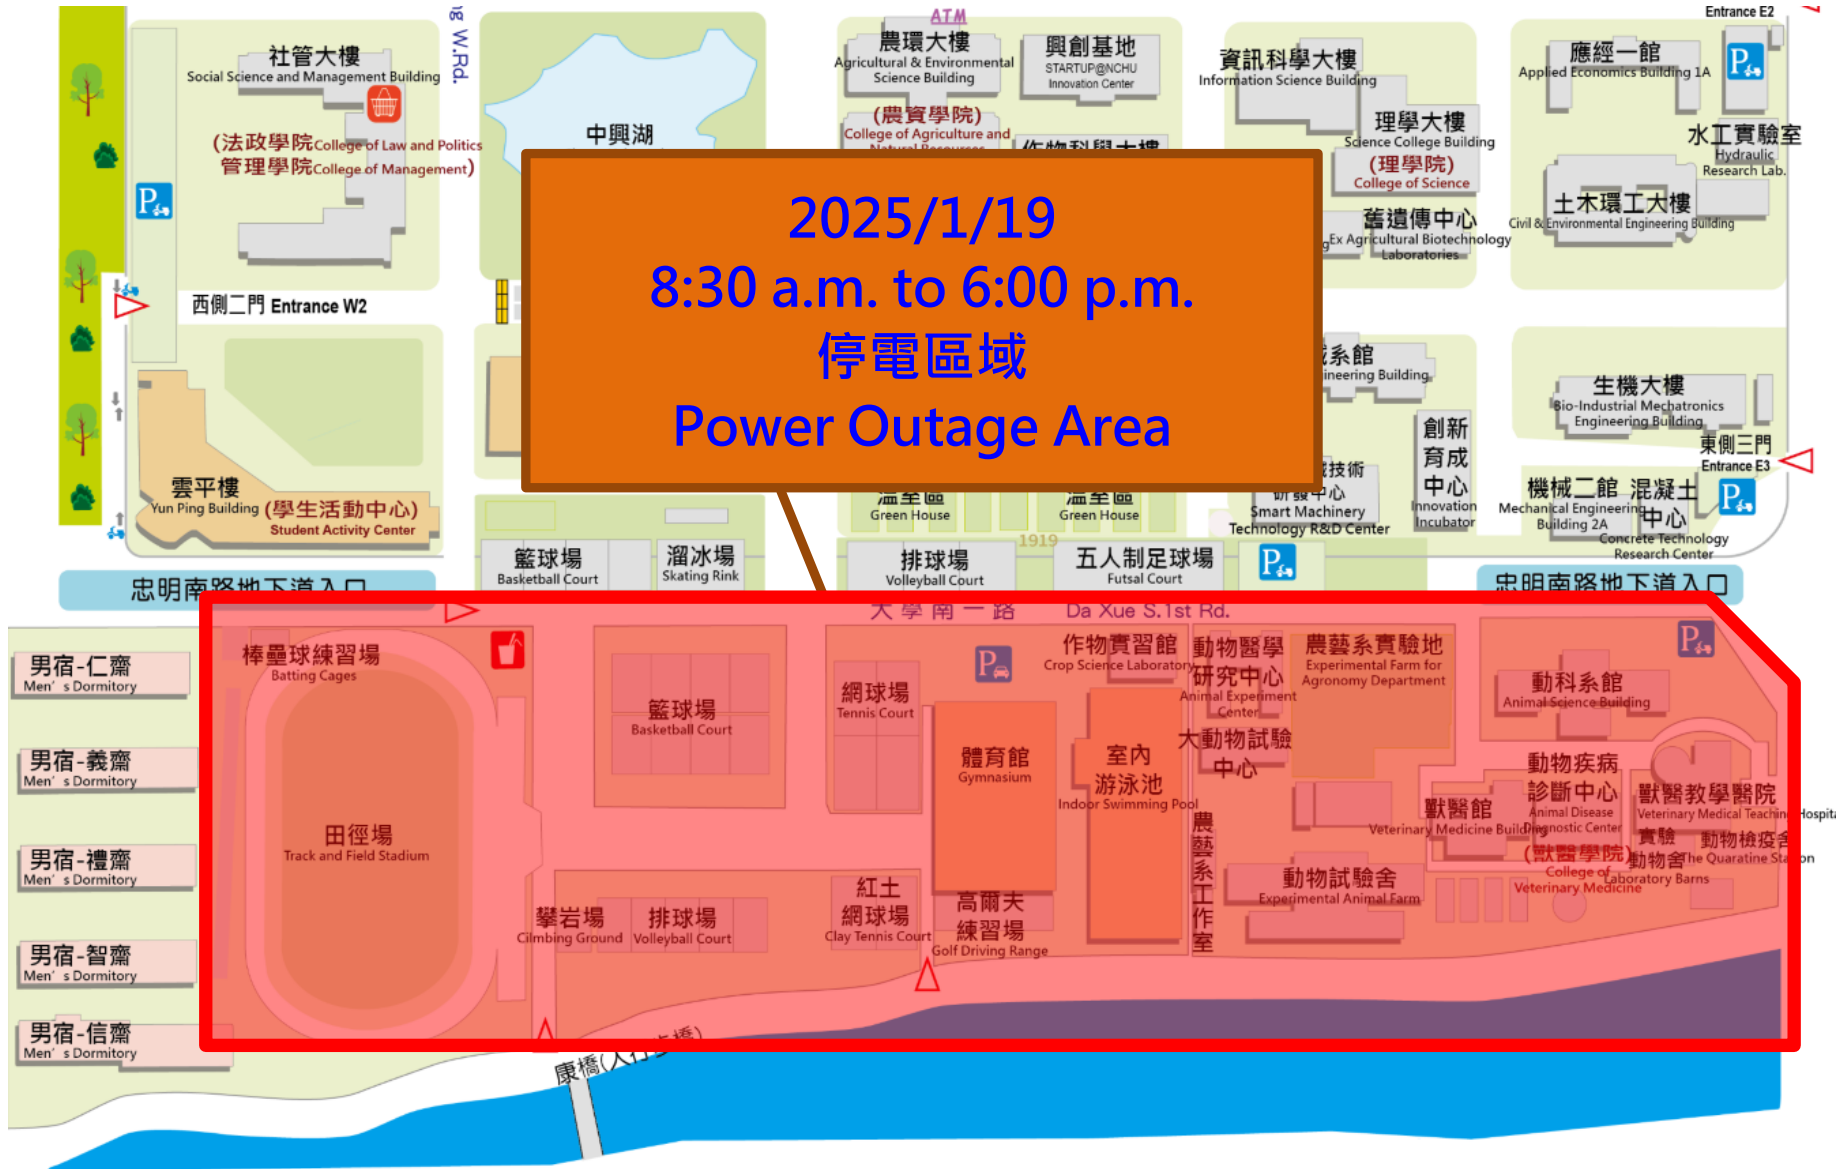

停電通知

Power Outage Notice

2025/1/19
8:30 a.m. to 6:00 p.m.
停電區域
Power Outage Area